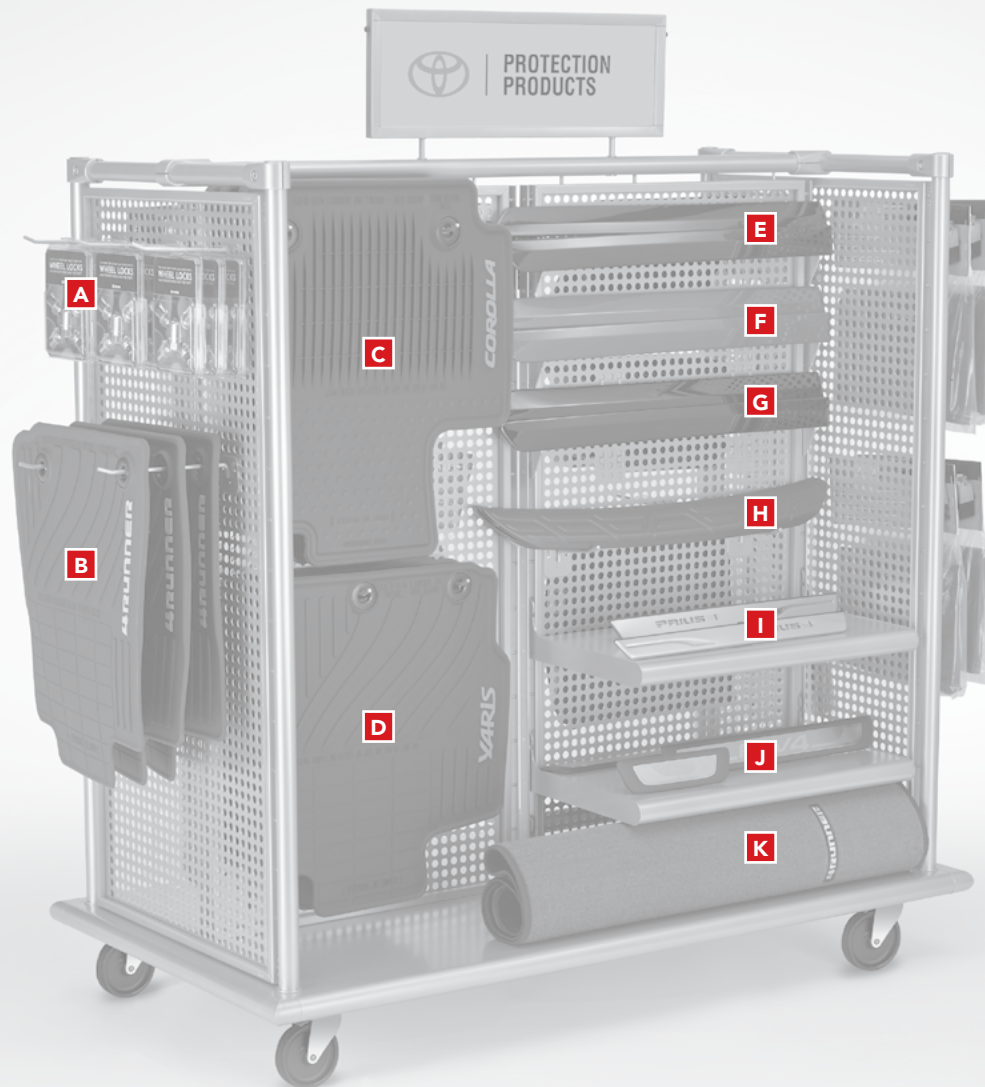

PART NUMBERS

ACCESSORIES: Protection

VEHICLE(S)	ACCESSORY	PART NUMBER	VEHICLE(S)	ACCESSORY	PART NUMBER
A	AVALON, CAMRY, COROLLA, HIGHLANDER, MIRAI, PRIUS c, PRIUS v, RAV4, VENZA, YARIS	ALLOY WHEEL LOCKS 00276-00900	F	COROLLA	BODY SIDE MOLDINGS (BARCELONA RED METALLIC 03R3) PT938-02140-03
B	4RUNNER	ALL-WEATHER FLOOR MATS 4-PC SET (ONLY 1 PC SHOWN) PT908-89130-20	G	COROLLA	BODY SIDE MOLDINGS (BLACK SAND PEARL 0209) PT938-02140-02
C	COROLLA	ALL-WEATHER FLOOR MATS 4-PC SET (ONLY 1 PC SHOWN) PT908-02142-20	H	COROLLA	REAR BUMPER PROTECTOR PT278-02140
D	YARIS	ALL-WEATHER FLOOR MATS 4-PC SET (ONLY 1 PC SHOWN) PT908-52150-20	I	PRIUS, PRIUS PLUG-IN	ILLUMINATED DOOR SILLS PT922-47110
E	COROLLA	BODY SIDE MOLDINGS (BLUE CRUSH METALLIC 08W7) PT938-02140-08	J	RAV 4	DOOR SILL ENHANCEMENTS PU060-42141-P1
			K	4RUNNER	CARPET CARGO MAT PT208-89002-20