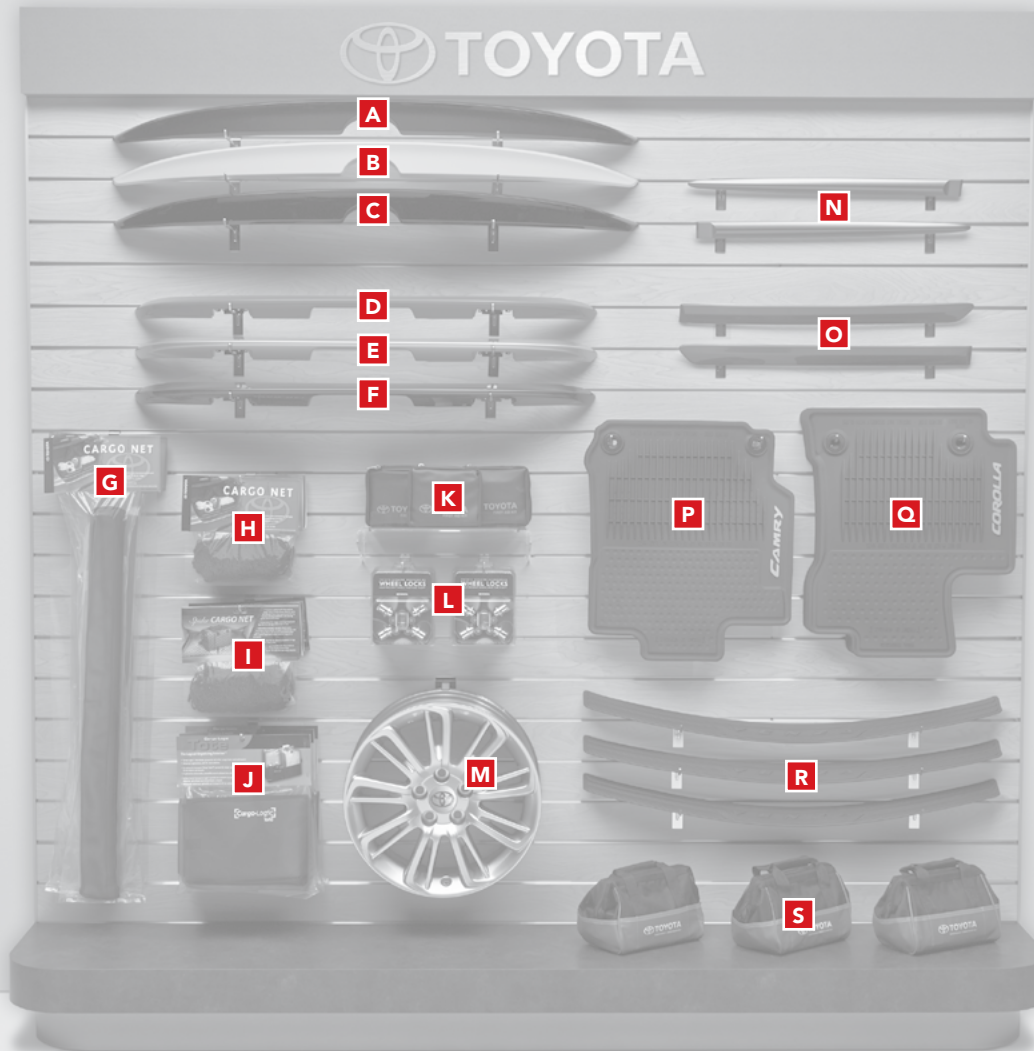

PART NUMBERS ACCESSORIES: Cars

VEHICLE(S)	ACCESSORY	PART NUMBER	VEHICLE(S)	ACCESSORY	PART NUMBER
A	CAMRY	REAR SPOILER (PARISIAN NIGHT PEARL 08W6)	L	AVALON, CAMRY, COROLLA, HIGHLANDER, MIRAI, PRIUS c, PRIUS v, RAV4, VENZA, YARIS	ALLOY WHEEL LOCKS
B	CAMRY, CAMRY HYBRID	REAR SPOILER (SUPER WHITE 0040)	M	CAMRY	17-IN. LIQUID-METAL FINISH WHEEL
C	CAMRY, CAMRY HYBRID	REAR SPOILER (ATTITUDE BLACK 0218)	N	CAMRY, CAMRY HYBRID AVALON	BODY SIDE MOLDINGS (PREDAWN GRAY MICA 01H1)
D	YARIS	REAR SPOILER (ABSOLUTELY RED 03P0)	O	COROLLA	BODY SIDE MOLDINGS (BARCELONA RED METALLIC 03R3)
E	YARIS	REAR SPOILER (CLASSIC SILVER METALLIC 01F7)	P	CAMRY	ALL-WEATHER FLOOR MATS 4-PC SET (ONLY 1 PC SHOWN)
F	YARIS	REAR SPOILER (LAGOON BLUE 0788)	Q	COROLLA	ALL-WEATHER FLOOR MATS 4-PC SET (ONLY 1 PC SHOWN)
G	YARIS	REAR SPOILER (LAGOON BLUE 0788)	R	VENZA	REAR BUMPER PROTECTOR
H	CAMRY, CAMRY HYBRID	HIDEAWAY CARGO NET	S	ALL	EMERGENCY ASSISTANCE KIT
I	VENZA	CARGO NET - SPIDER			
J	ALL	CARGO TOTE			
K	ALL	FIRST AID KIT