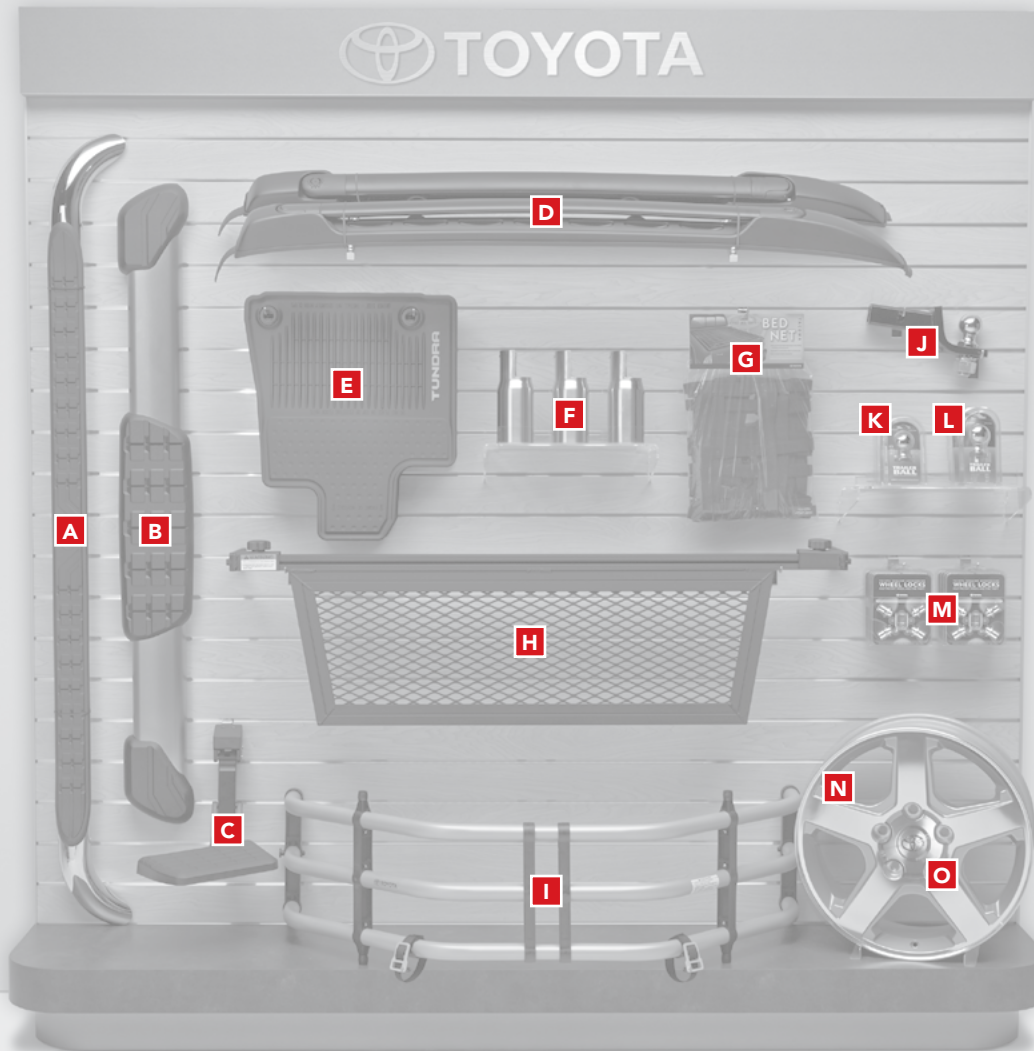

PART NUMBERS

ACCESSORIES: Trucks

VEHICLE(S)	ACCESSORY	PART NUMBER	VEHICLE(S)	ACCESSORY	PART NUMBER		
A	TUNDRA	TUBE STEPS - DOUBLE CAB	PT212-3407C-31	J	TACOMA	BALL MOUNT	PT228-00950
B	TUNDRA	BRUSHED STAINLESS STEEL STEP BOARDS - REGULAR CAB	PT212-3407B	K	TUNDRA, SEQUOIA, HIGHLANDER	TRAILER BALL (2" BALL DIAMETER)	PT791-00844
C	TACOMA	BEDSTEP®	PT392-35100	L	TUNDRA	TRAILER BALL (2 5/16" BALL DIAMETER)	PT791-00850
D	TACOMA	ROOF RACK	PT278-35130	M	AVALON, CAMRY, COROLLA, HIGHLANDER, MIRAI, PRIUS c, PRIUS v, RAV4, VENZA, YARIS	ALLOY WHEEL LOCKS	00276-00900
E	TUNDRA	ALL-WEATHER FLOOR MATS 2-PC SET (ONLY 1-PC SHOWN)	PT908-34141-20	N	TUNDRA	20-IN. MACHINED STAR 5-SPOKE ALLOY WHEEL*	PT758-34090
F	TACOMA	EXHAUST TIP	PT18A-35090	O	TUNDRA	20-IN. MACHINED STAR 5-SPOKE ALLOY WHEEL CENTER CAP	PT385-34090-CC
G	TACOMA	BED NET - SHORT BED	PT347-35051				
H	TACOMA	CARGO DIVIDER	PT767-35051				
I	TACOMA	BED EXTENDER	PT392-35120				

* This wheel does not come with a center cap. Center caps must be ordered separately.