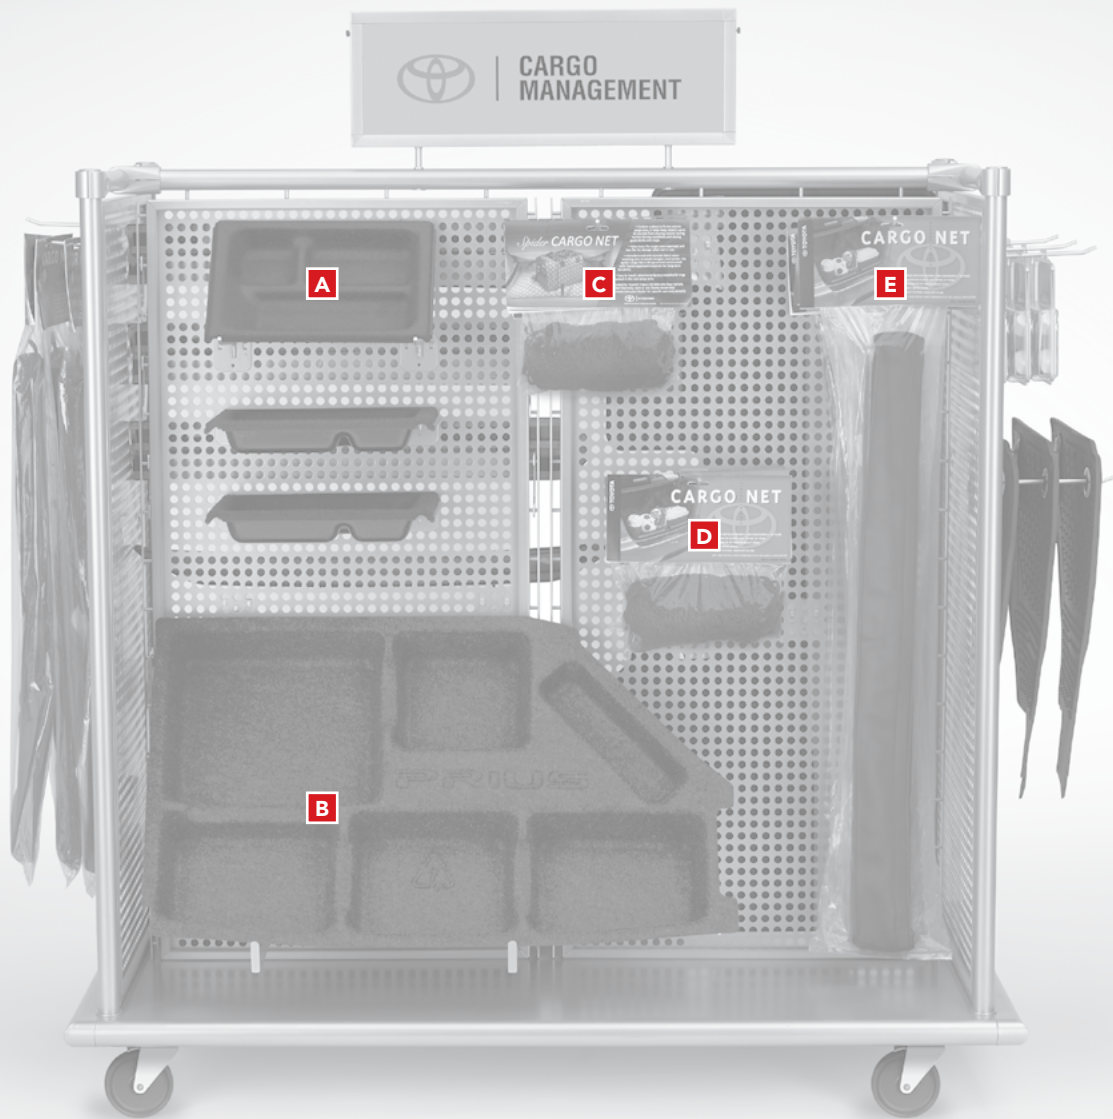

PART NUMBERS

ACCESSORIES: Cargo Medium Display

| VEHICLE(S) | ACCESSORY | PART NUMBER | VEHICLE(S) | ACCESSORY | PART NUMBER | | |
|------------|-----------|---------------------|----------------|-----------|---------------------|----------------------|-------------|
| A | TUNDRA | CENTER CONSOLE TRAY | PT924-34150-20 | D | CAMRY, CAMRY HYBRID | HIDEAWAY CARGO NET | PT347-03120 |
| B | PRIUS | CARGO ORGANIZER | PT924-47100 | E | YARIS | CARGO NET - ENVELOPE | PT347-52110 |
| C | VENZA | CARGO NET - SPIDER | PT347-00100 | | | | |

PART NUMBERS
ACCESSORIES: Cargo End Cap Display

| VEHICLE(S) | ACCESSORY | PART NUMBER | VEHICLE(S) | ACCESSORY | PART NUMBER |
|--------------|------------|-------------|----------------|----------------------|-------------|
| A ALL | CARGO TOTE | PT427-00120 | B YARIS | CARGO NET - ENVELOPE | PT347-52110 |

PART NUMBERS

ACCESSORIES: Protection

| VEHICLE(S) | ACCESSORY | PART NUMBER | VEHICLE(S) | ACCESSORY | PART NUMBER |
|------------|---|---|------------|----------------------|--|
| A | AVALON, CAMRY, COROLLA, HIGHLANDER, MIRAI, PRIUS c, PRIUS v, RAV4, VENZA, YARIS | ALLOY WHEEL LOCKS 00276-00900 | F | COROLLA | BODY SIDE MOLDINGS (BARCELONA RED METALLIC 03R3) PT938-02140-03 |
| B | 4RUNNER | ALL-WEATHER FLOOR MATS 4-PC SET (ONLY 1 PC SHOWN) PT908-89130-20 | G | COROLLA | BODY SIDE MOLDINGS (BLACK SAND PEARL 0209) PT938-02140-02 |
| C | COROLLA | ALL-WEATHER FLOOR MATS 4-PC SET (ONLY 1 PC SHOWN) PT908-02142-20 | H | COROLLA | REAR BUMPER PROTECTOR PT278-02140 |
| D | YARIS | ALL-WEATHER FLOOR MATS 4-PC SET (ONLY 1 PC SHOWN) PT908-52150-20 | I | PRIUS, PRIUS PLUG-IN | ILLUMINATED DOOR SILLS PT922-47110 |
| E | COROLLA | BODY SIDE MOLDINGS (BLUE CRUSH METALLIC 08W7) PT938-02140-08 | J | RAV 4 | DOOR SILL ENHANCEMENTS PU060-42141-P1 |
| | | | K | 4RUNNER | CARPET CARGO MAT PT208-89002-20 |