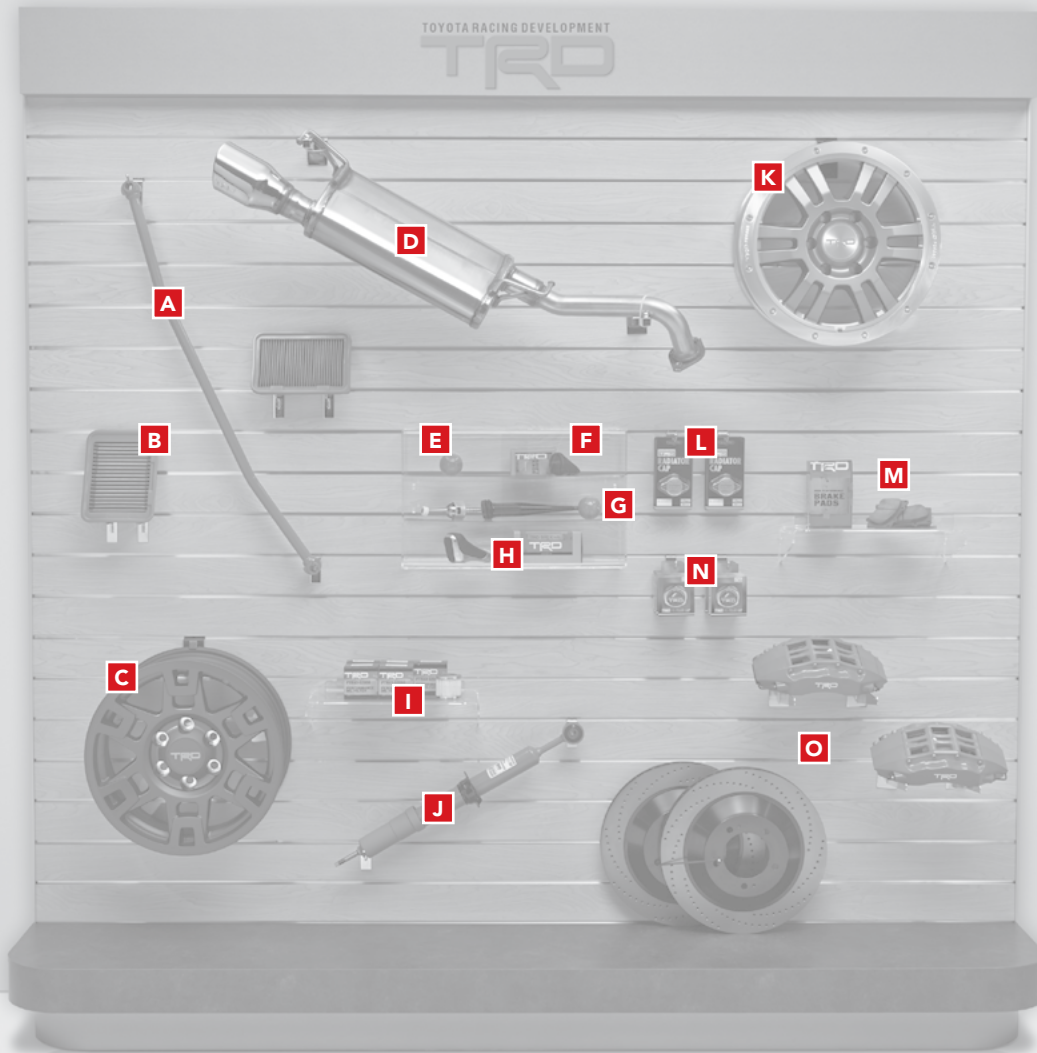

PART NUMBERS ACCESSORIES: TRD

VEHICLE(S)	ACCESSORY	PART NUMBER	VEHICLE(S)	ACCESSORY	PART NUMBER		
A	COROLLA	TRD SWAY BAR	PTR11-12080	J	TUNDRA	TRD PERFORMANCE SHOCKS	PTR13-34070
B	COROLLA	TRD PERFORMANCE AIR FILTER	PTR43-00072	K	4RUNNER	TRD 17-IN. FORGED OFF-ROAD BEADLOCK STYLE WHEEL	PTR45-35010
C	4RUNNER	TRD 17-IN. MATTE BLACK ALLOY WHEEL	PTR20-35110-BK	L	TUNDRA, SEQUOIA, 4RUNNER, TACOMA	TRD RADIATOR CAP	PTR04-00000-03
D	COROLLA	TRD PERFORMANCE EXHAUST SYSTEM	PTR06-02140	M	TACOMA	TRD PERFORMANCE BRAKE PADS	PTR09-89111
E	TACOMA	TRD SHIFT KNOB (M/T)	PTR26-35060	N	TUNDRA, SEQUOIA, 4RUNNER, TACOMA	TRD OIL CAP	PTR04-12108-02
F	TACOMA	TRD SHIFT KNOB (A/T)	PTR51-00110	O	TUNDRA, SEQUOIA	TRD HIGH-PERFORMANCE BRAKE KIT	PTR09-34070
G	TACOMA	TRD QUICKSHIFTER	PTR04-35052				
H	TUNDRA	TRD SHIFT KNOB (A/T)	PTR57-34140				
I	COROLLA	TRD PERFORMANCE OIL FILTER	PTR43-52090