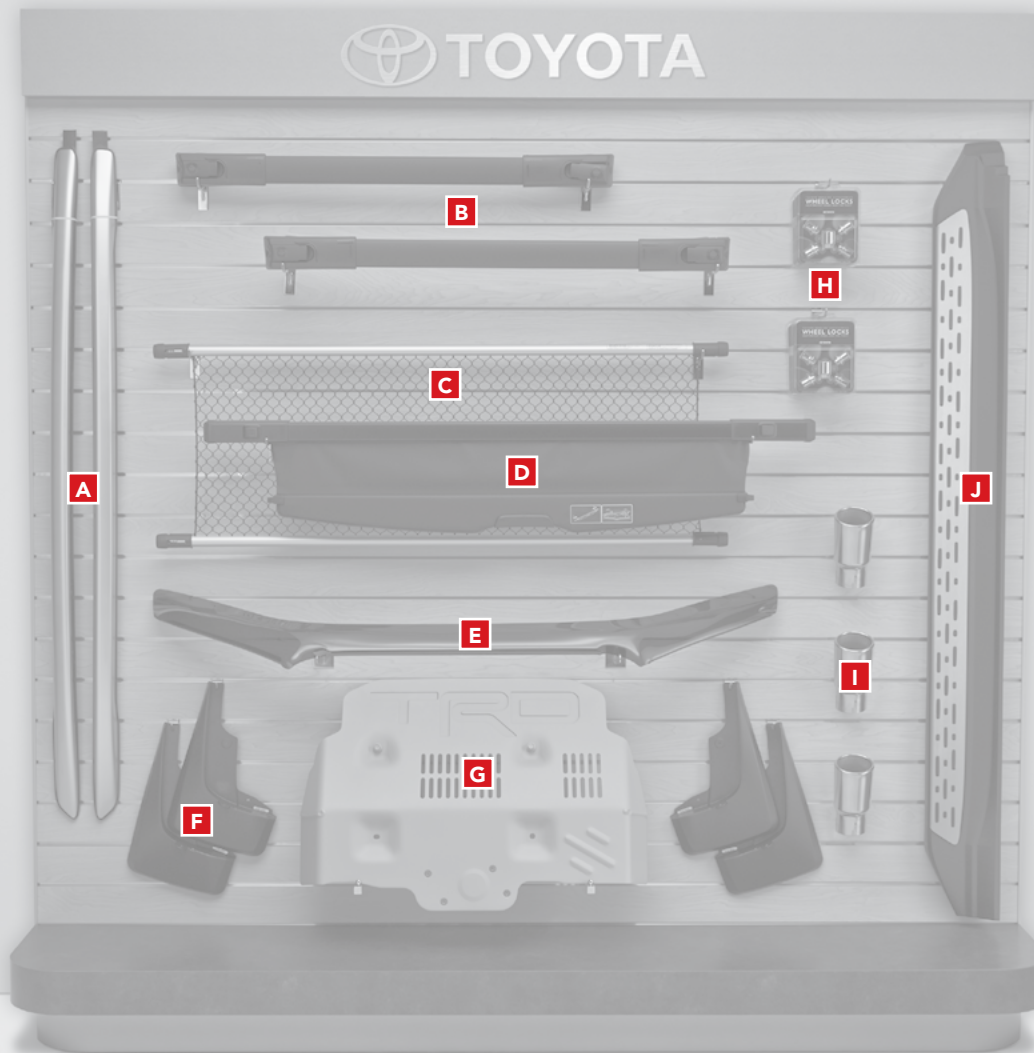

PART NUMBERS ACCESSORIES: SUVs

VEHICLE(S)	ACCESSORY	PART NUMBER	VEHICLE(S)	ACCESSORY	PART NUMBER		
A	VENZA	ROOF RAILS WITH CROSS BARS (ONLY ROOF RAILS PICTURED)	PT278-0T130	G	FJ CRUISER	TRD STAMPED ALUMINUM FRONT SKID PLATE	PT938-00140
B	RAV4	ROOF RACK CROSS BARS*	PT278-42130	H	AVALON, CAMRY, COROLLA, HIGHLANDER, MIRAI, PRIUS c, PRIUS v, RAV4, VENZA, YARIS	ALLOY WHEEL LOCKS	00276-00900
C	RAV4	CARGO NET HAMMOCK	PT731-42100	I	4RUNNER	EXHAUST TIP	PT932-89100
D	HIGHLANDER, HIGHLANDER HYBRID	CARGO AREA COVER	PT731-48140	J	HIGHLANDER, HIGHLANDER HYBRID	RUNNING BOARDS	PT938-48140
E	4RUNNER	HOOD PROTECTOR	PT427-89100				
F	4RUNNER	MUDGUARDS 4-PC SET	PT769-89110				

* Roof rails required on select models. Roof rails part number: PT278-42131